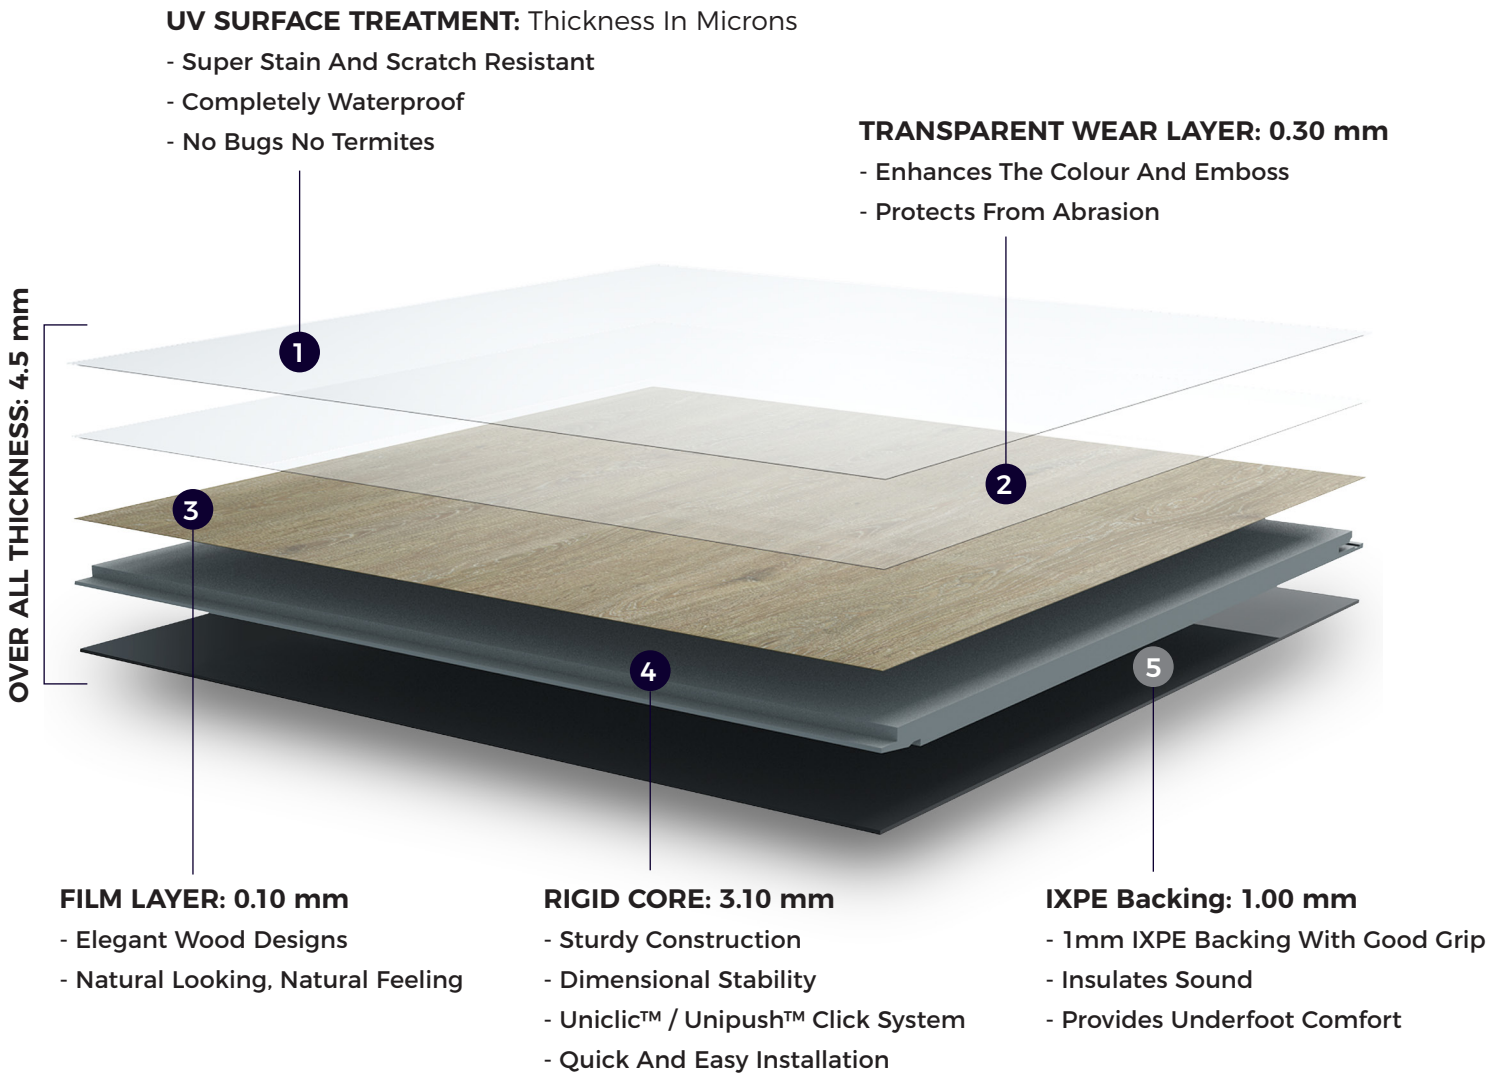

ISO 9001
ISO 14001
ISO 18001

INSPIRE

SPC FLOORING: UNICLIC / UNIPUSH™ CLICK SYSTEM

FEATURES & BENEFITS

| | | | | |
|------------------------------------|--------------------|------------------------------|--------------------|----------------------------|
| | | | | |
| Superior Scratch & Stain Resistant | No Bugs & Termites | No Adhesive Required | 100% Waterproof | Easy Clean |
| | | | | |
| Natural Looking Design | Zero Maintenance | Superb Dimensional Stability | Heavy Foot Traffic | Excellent Sound Insulation |